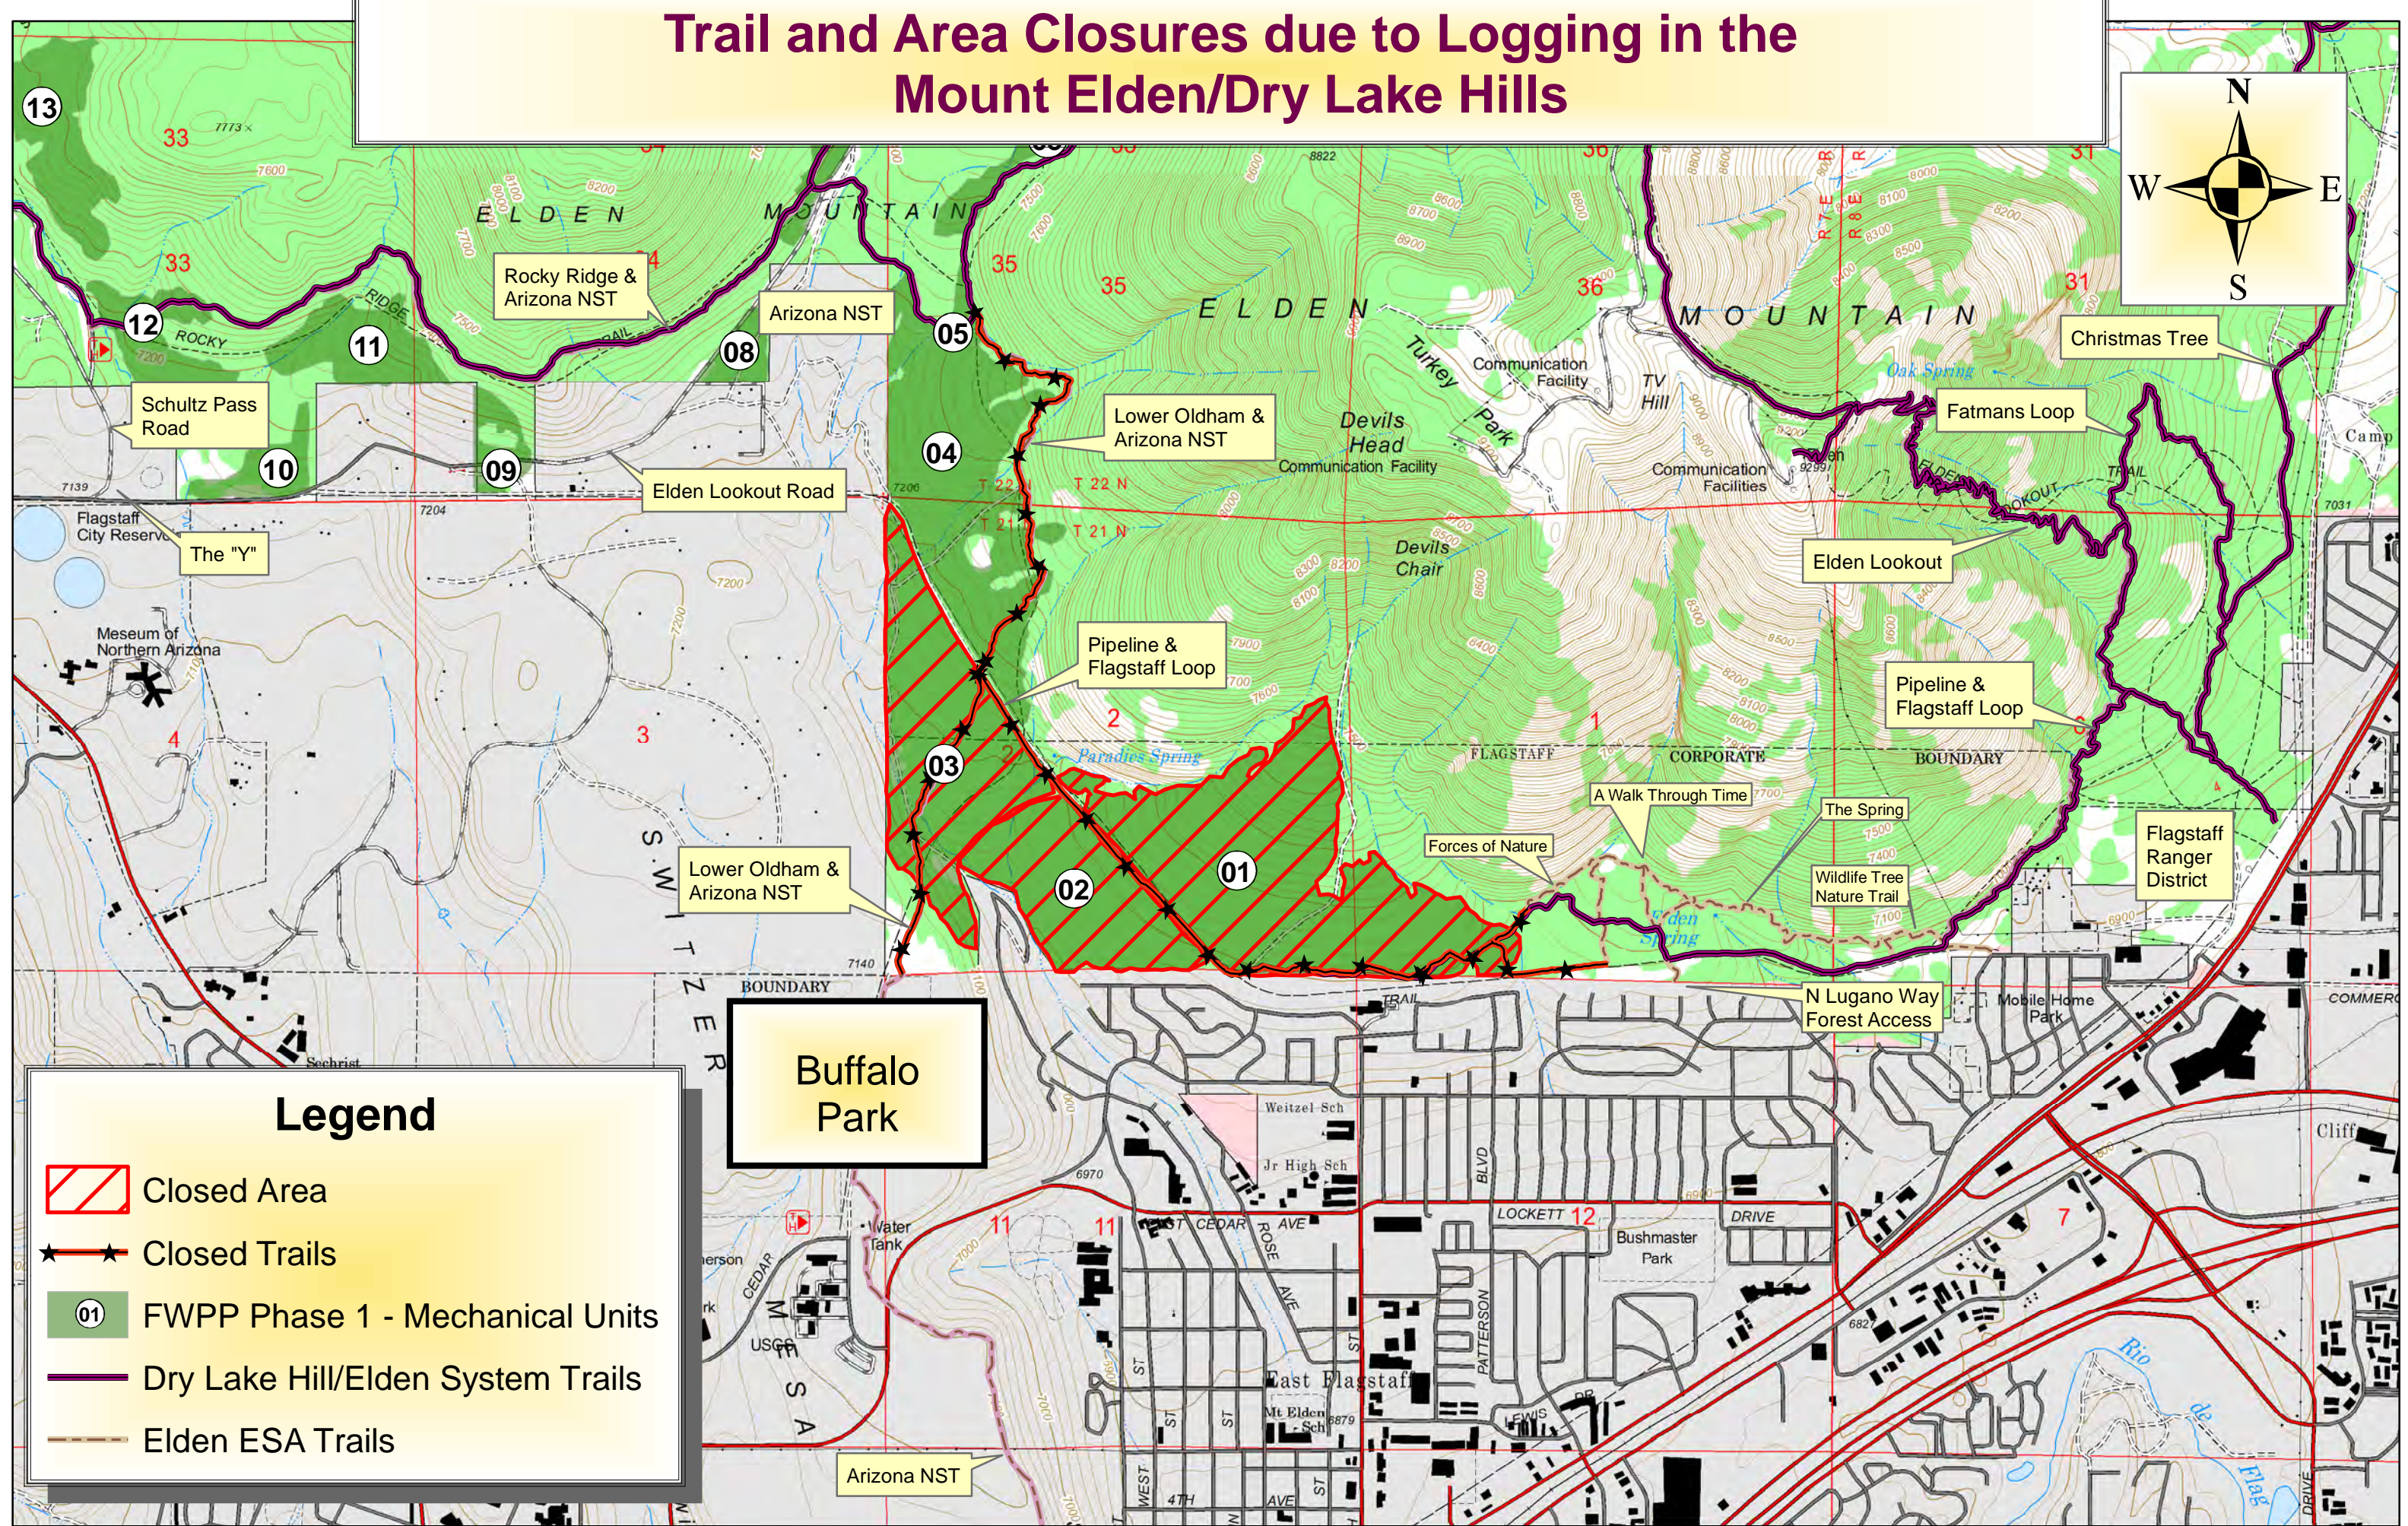

Trail and Area Closures due to Logging in the Mount Elden/Dry Lake Hills

Legend

-  Closed Area
-  Closed Trails
-  FWPP Phase 1 - Mechanical Units
-  Dry Lake Hill/Elden System Trails
-  Elden ESA Trails

Buffalo Park

Arizona NST

Rocky Ridge & Arizona NST

Arizona NST

Lower Oldham & Arizona NST

Pipeline & Flagstaff Loop

Lower Oldham & Arizona NST

Forces of Nature

Pipeline & Flagstaff Loop

Christmas Tree

Fatmans Loop

Elden Lookout

Schultz Pass Road

Elden Lookout Road

The "Y"

A Walk Through Time